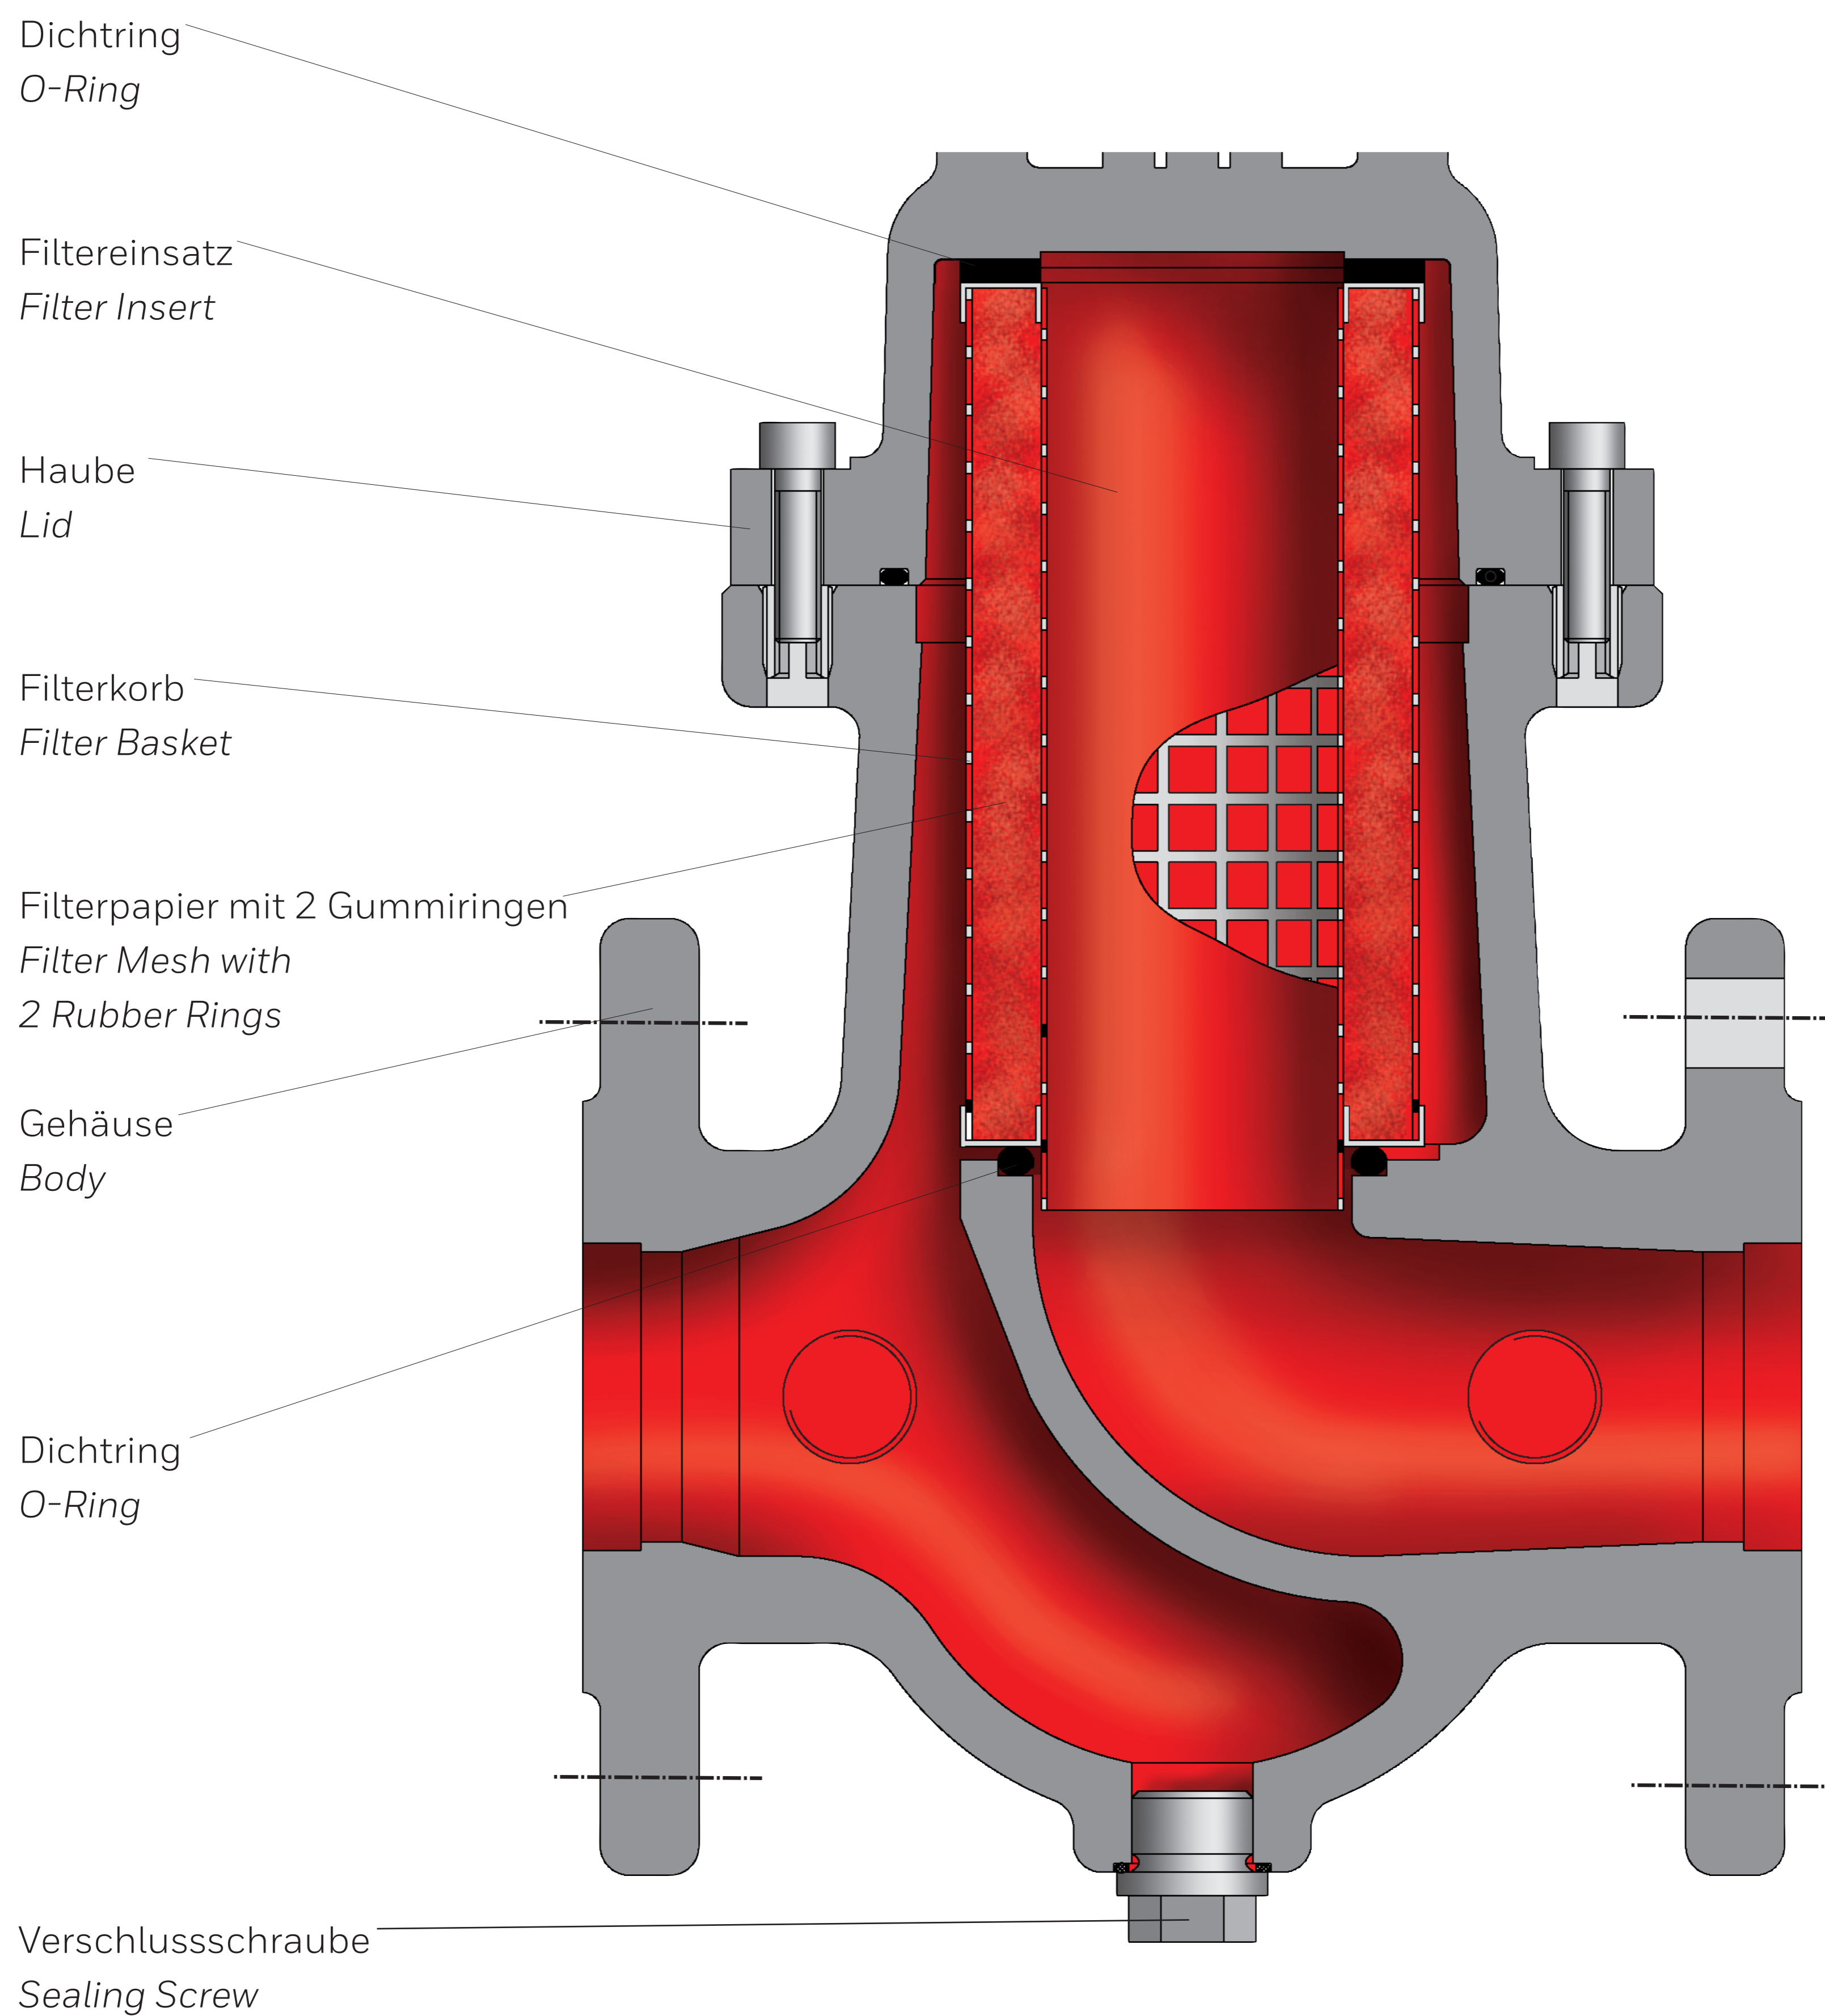

# HON 906

## Zellenfilter / Cellular Filter

Serving the Gas Industry Worldwide

 Eingangsdruk / Inlet Pressure